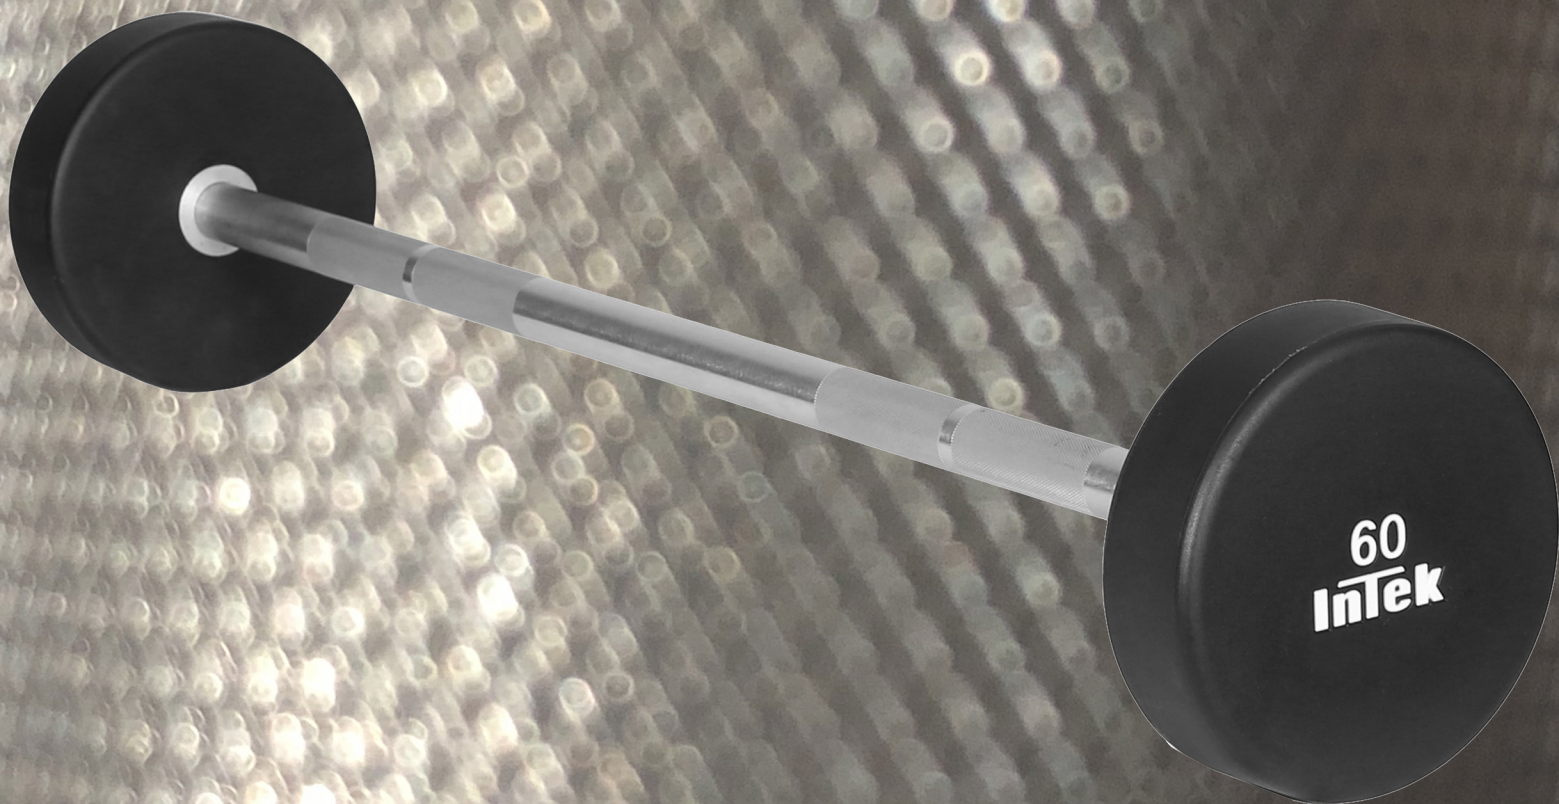

Intek

STRENGTH

Armor Solid Urethane Barbells

- Durable and easy to maintain
- Encased in high quality urethane
- Handles are press fit and welded
- Matte finish keeps plates looking new longer

- Available from 20lb to 110lb x10
- Hard chrome handles
- Custom inlay multi-color logos available for a nominal fee